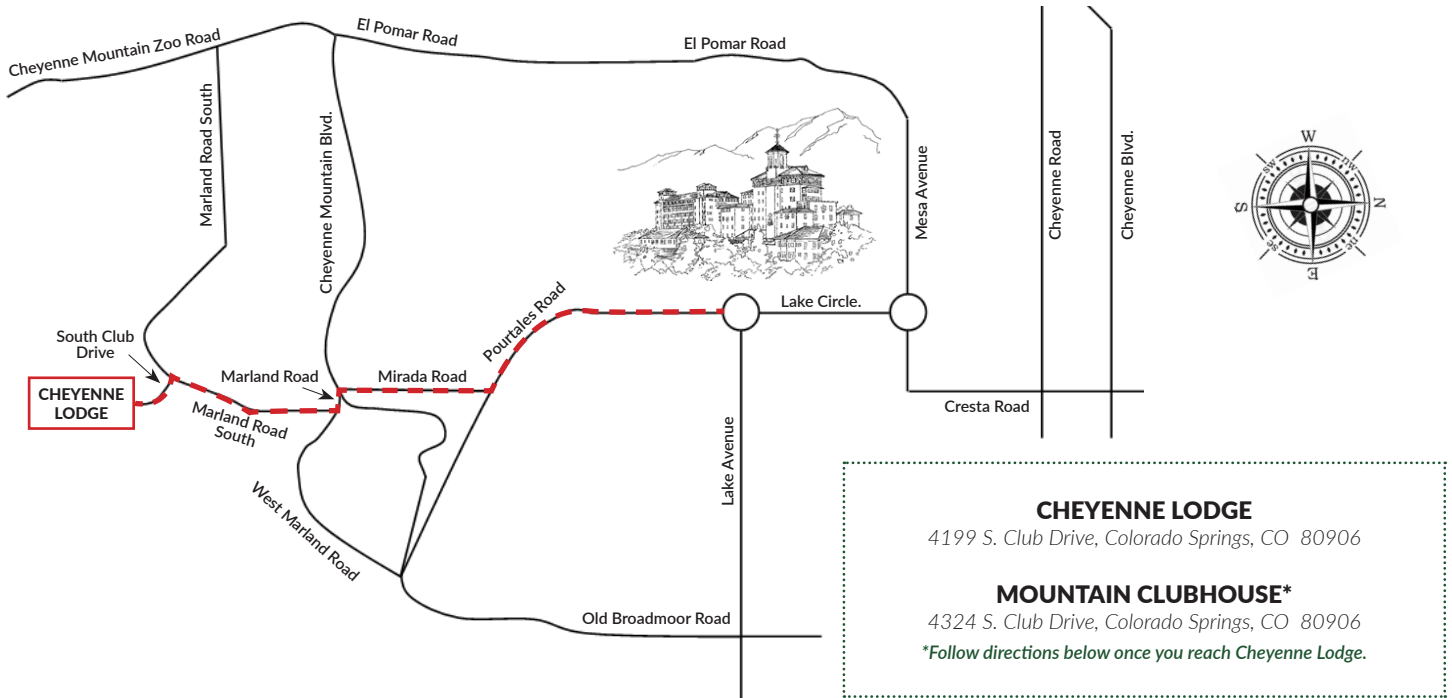

THE BROADMOOR

DIRECTIONS TO CHEYENNE LODGE & THE MOUNTAIN CLUBHOUSE

Please note this diagram is not to scale and is intended for use as a directional resource only.

DRIVING DIRECTIONS

FROM BROADMOOR MAIN TO CHEYENNE LODGE

- Start at the traffic circle in front of Broadmoor Main (The corner of Lake Avenue and Lake Circle).
- Turn Right onto Lake Circle.
- Continue to Pourtales Road (Lake Circle curves into Pourtales Road).
- Follow the curved road to the right, which turns into Mirada Road.
- Turn Left onto Cheyenne Mountain Blvd.
- Turn Right on Marland Road.
- Turn Right (sharp turn) onto Marland Road South.
- Turn Left onto South Club Drive (The street name is on a short pillar).
- Cheyenne Lodge is located at the end of the street.

FROM CHEYENNE LODGE TO BROADMOOR MAIN

- From Cheyenne Lodge, head North on South Club Drive.
- Turn Right on Marland Road South.
- Turn Left on Marland Road West.
- Turn Left on Cheyenne Mountain Blvd.
- Turn Right on Mirada Road.
- Turn Left on Pourtales Road.
- At the traffic circle in front of Broadmoor Main, take the third exit (left) to return to the entrance.

FROM CHEYENNE LODGE TO THE MOUNTAIN CLUBHOUSE

- Follow the directions noted on the left to arrive at Cheyenne Lodge.
- Proceed past Cheyenne Lodge and take the First Right to continue on South Club Drive.
- Continue straight on South Club Drive until you reach the end and Turn Right.
- Take another immediate Right to enter the Self-Parking Lot.